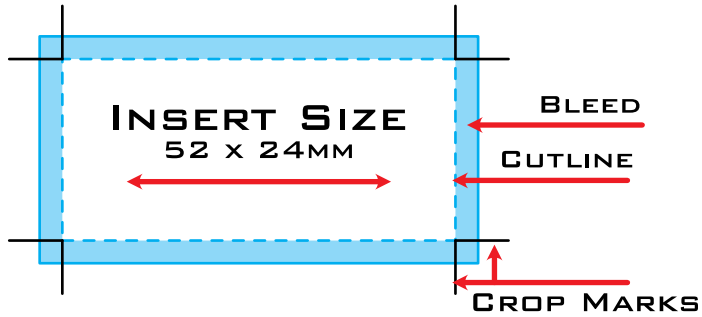

# ARTWORK TEMPLATE GUIDE FOR ACRYLIC KEYRINGS

ACRYLIC KEYRING  
60 x 30MM

ACRYLIC KEYRING  
65 x 45MM